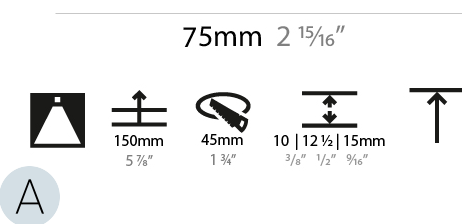

PHYSICAL

Aperture Sizes - Downlights: 1"
Shape: Round
Diameter (mm): 39
Diameter (in): 1 9/16
Height (mm): 72
Height (in): 2 13/16
Ceiling Thickness (mm): 10 / 12 / 15
Ceiling Thickness (in): 3/8 or 1/2 or 9/16
Min. Recessing Depth (mm): 150
Min. Recessing Depth (in): 5 7/8
Weight (kg): 0.129
Weight (lbs): 0.28
Fixture Finish: SSR / BKV / CWI / CRY / HAB / UFT / ITA / RUA / FTG / MYG / LOD / PUS / FRO / FUP / KIA / POP / BLS / SPG / MEY / GOH / CHC / COM / ABZ / JAG / OBR / MOS / ROR
Fixture Material: Aluminum
Cut-out Measurements: 45mm / 1 3/4"
Upon Request: Unique Sizes Unique Ceiling Thickness

ELECTRICAL

Lamp Type: LED (Zhaga Standard)
Input Wattage (W): 7.7
Total Output Wattage (W): 6.8
Dimming: Tri-Mode (Non-Dimming and Phase Dimming (120Vac only) and 0-10V Dimming)
Driver Included: No
Driver Location: Remote
Driver Type: Constant Current - 120 / 277Vac
Input Voltage (V): 120 - 277
Constant Current (MA): 250

LED

Number of LEDs: 1
Color Temperature (°K): 2700 / 3000 / 3500 / 4000
Max. Delivered Lumen (lm): 660 / 690 / 725 / 740
Nominal Lumen (lm): 734 / 762 / 801 / 817
CRI: >90 CRI
Lamp Life (hrs): 50000
Upon Request: RGB-W Tunable White Special Color Temperature

OPTICAL

Reflector: 33 / 47 / 65
Upon Request: Special Beam Angles

RATINGS AND CERTIFICATIONS

Certified By: Certified for North American Standards
IP rating: IP20