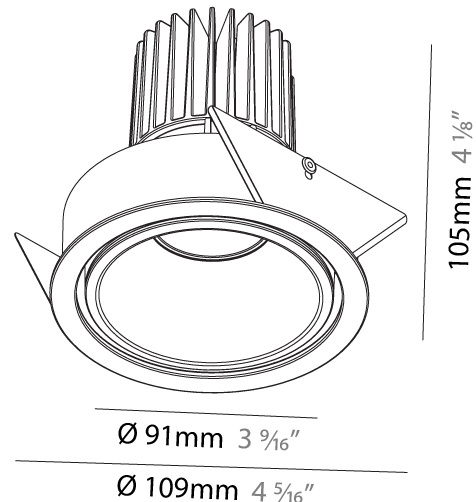

GENERAL

Series: Invader Standard
Subseries: Invader Adjustable
Partner: Prolicht
Division: Architectural
Installation: Recessed
Product Type: Downlight
Mounting Location: Ceiling
Light Distribution: Adjustable

PHYSICAL

Aperture Sizes - Downlights: 2"
Shape: Round
Diameter (mm): 109
Diameter (in): 4 ⁵/₁₆"
Height (mm): 105
Height (in): 4 ¹/₈"
Min. Recessing Depth (mm): 120
Min. Recessing Depth (in): 4 ³/₄"
Weight (kg): 0.434
Weight (lbs): 0.96
Fixture Finish: SSR / BKV / CWI / CRY / HAB / UFT / ITA / RUA / FTG / MYG / LOD / PUS / FRO / FUP / KIA / POP / BLS / SPG / MEY / GOH / CHC / COM / ABZ / JAG / OBR / MOS / ROR
Fixture Material: Aluminum
Cut-out Measurements: 104mm / 4 1/8"

ELECTRICAL

Lamp Type: LED (Zhaga Standard)
Input Wattage (W): 14.3
Total Output Wattage (W): 13
Dimming: Tri-Mode (Non-Dimming and Phase Dimming (120Vac only) and 0-10V Dimming)
Driver Included: No
Driver Location: Recessed Housing
Driver Type: Constant Current - Universal
Housing: See components
Input Voltage (V): 120 - 277
Constant Current (MA): 350

LED

Number of LEDs: 1
Color Temperature (°K): 2700 / 3000 / 3500 / 4000
Max. Delivered Lumen (lm): 890 / 920 / 970 / 990
Nominal Lumen (lm): 1304 / 1352 / 1421 / 1450
CRI: >90 CRI
Lamp Life (hrs): 50000

OPTICAL

Reflector: 20 / 40 / 60
Adjustability: Rotational 180°; Tilt 30°

RATINGS AND CERTIFICATIONS

Certified By: Certified for North American Standards
IP rating: IP20