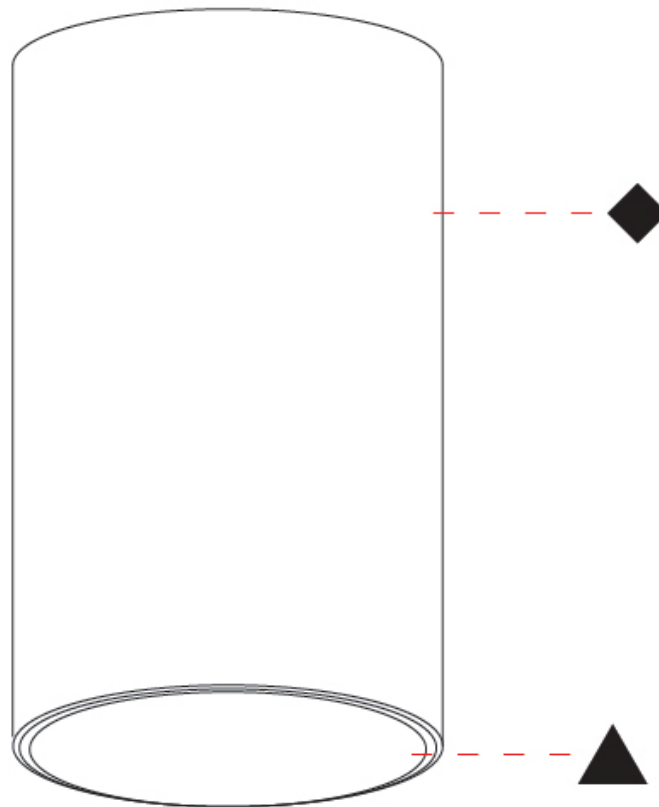

INVADER ON ROUND SURFACE

A3D228-

PROJECT _____

TYPE _____

SPECIFIER _____

QUANTITY _____

DATE _____

A