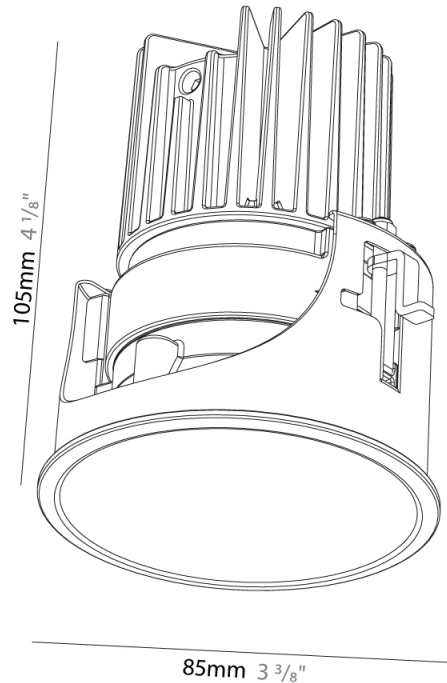

GENERAL

Series: Invader Standard
Partner: Prolicht
Division: Architectural
Installation: Recessed
Product Type: Downlight
Mounting Location: Ceiling
Light Distribution: Downlight

PHYSICAL

Aperture Sizes - Downlights: 3"
Shape: Round
Diameter (mm): 85
Diameter (in): 3 3/8
Height (mm): 105
Height (in): 4 1/8
Ceiling Thickness (mm): 5 - 30
Ceiling Thickness (in): 1/16 - 1 3/16
Min. Recessing Depth (mm): 110
Min. Recessing Depth (in): 4 5/16
Weight (kg): 0.319
Weight (lbs): 0.7
Fixture Finish: SSR / BKV / CWI / CRY / HAB / UFT / ITA / RUA / FTG / MYG / LOD / PUS / FRO / FUP / KIA / POP / BLS / SPG / MEY / GOH / CHC / COM / ABZ / JAG / OBR / MOS / ROR
Fixture Material: Aluminum Die Cast
Cut-out Measurements: D = 80mm / 3 1/8"

ELECTRICAL

Lamp Type: LED (Zhaga Standard)
Total Output Wattage (W): 15
Dimming: Dali Dimming
Driver Included: No
Driver Location: Recessed Housing
Housing: See components
Input Voltage (V): 120
Constant Current (MA): 350

LED

Number of LEDs: 1
Color Temperature (°K): Warm Dim
Max. Delivered Lumen (lm): 760
Nominal Lumen (lm): 1140
CRI: >90 CRI
Lamp Life (hrs): 50000

OPTICAL

Reflector: 20 / 40 / 60

RATINGS AND CERTIFICATIONS

Certified By: Certified for North American Standards
IP rating: IP20