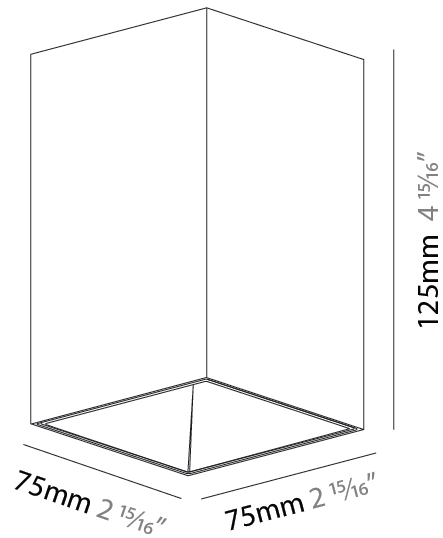

GENERAL

Series: Invader Standard
Subseries: Invader On Square
Partner: Prolicht
Division: Architectural
Installation: Surface
Product Type: Ceiling Surface
Mounting Location: Ceiling
Light Distribution: Downlight

PHYSICAL

Aperture Sizes - Downlights: 2"
Shape: Square
Length (mm): 75
Length (in): 2 ¹⁵/₁₆"
Width (mm): 75
Width (in): 2 ¹⁵/₁₆"
Height (mm): 125
Height (in): 5 ¹/₈"
Weight (kg): 0.449
Weight (lbs): 1.08
Fixture Finish: SSR / BKV / CWI / CRY / HAB / UFT / ITA / RUA / FTG / MYG / LOD / PUS / FRO / FUP / KIA / POP / BLS / SPG / MEY / GOH / CHC / COM / ABZ / JAG / OBR / MOS / ROR
Fixture Material: Aluminum Die Cast

ELECTRICAL

Lamp Type: LED (Zhaga Standard)
Input Wattage (W): 10
Total Output Wattage (W): 9.1
Dimming: Tri-Mode (Non-Dimming and Phase Dimming (120Vac only) and 0-10V Dimming)
Driver Included: No
Driver Location: Integrated
Driver Type: Constant Current - Universal
Driver Class: Class 2
Input Voltage (V): 120 - 277
Constant Current (MA): 500

LED

Number of LEDs: 1
Color Temperature (°K): 2700 / 3000 / 3500 / 4000
Max. Delivered Lumen (lm): Max. 939
CRI: >90 CRI
Lamp Life (hrs): 50000

OPTICAL

Reflector°: 18 / 34 / 60

RATINGS AND CERTIFICATIONS

Certified By: CSA Certified to UL and CSA Standards
IP rating: IP20