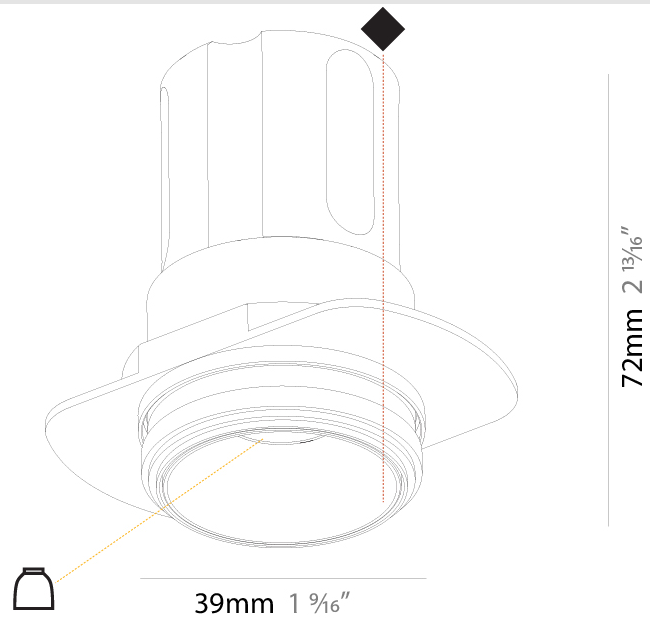

PHYSICAL

Aperture Sizes - Downlights: 1"
Shape: Round
Diameter (mm): 39
Diameter (in): 1 9/16
Height (mm): 72
Height (in): 2 13/16
Ceiling Thickness (mm): 10 / 12 / 15
Ceiling Thickness (in): 3/8 or 1/2 or 9/16
Min. Recessing Depth (mm): 150
Min. Recessing Depth (in): 5 7/8
Weight (kg): 0.129
Weight (lbs): 0.28
Fixture Finish: SSR / BKV / CWI / CRY / HAB / UFT / ITA / RUA / FTG / MYG / LOD / PUS / FRO / FUP / KIA / POP / BLS / SPG / MEY / GOH / CHC / COM / ABZ / JAG / OBR / MOS / ROR
Fixture Material: Aluminum
Cut-out Measurements: 45mm / 1 3/4"
Upon Request: Unique Sizes Unique Ceiling Thickness

ELECTRICAL

Lamp Type: LED (Zhaga Standard)
Input Wattage (W): 7.7
Total Output Wattage (W): 6.8
Dimming: Tri-Mode (Non-Dimming and Phase Dimming (120Vac only) and 0-10V Dimming)
Driver Included: No
Driver Location: Remote
Driver Type: Constant Current - 120 / 277Vac
Input Voltage (V): 120 - 277
Constant Current (MA): 250

LED

Number of LEDs: 1
Color Temperature (°K): 2700 / 3000 / 3500 / 4000
Max. Delivered Lumen (lm): 660 / 690 / 725 / 740
Nominal Lumen (lm): 734 / 762 / 801 / 817
CRI: >90 CRI
Lamp Life (hrs): 50000
Upon Request: RGB-W Tunable White Special Color Temperature

OPTICAL

Reflector: 33 / 47 / 65
Upon Request: Special Beam Angles

RATINGS AND CERTIFICATIONS

Certified By: Certified for North American Standards
IP rating: IP20