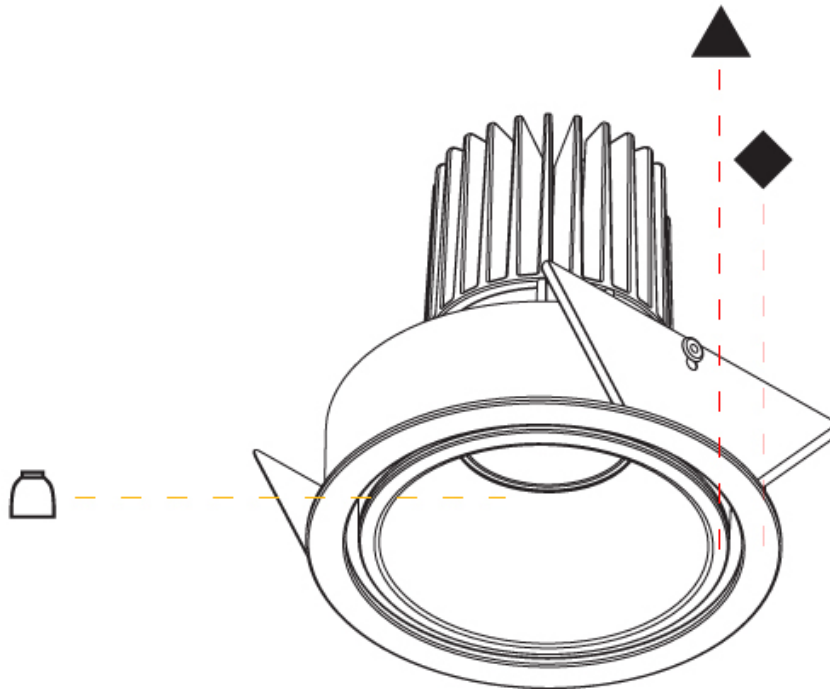

INVADER ADJUSTABLE RECESSED

A35539-

PROJECT	_____
TYPE	_____
SPECIFIER	_____
QUANTITY	_____
DATE	_____