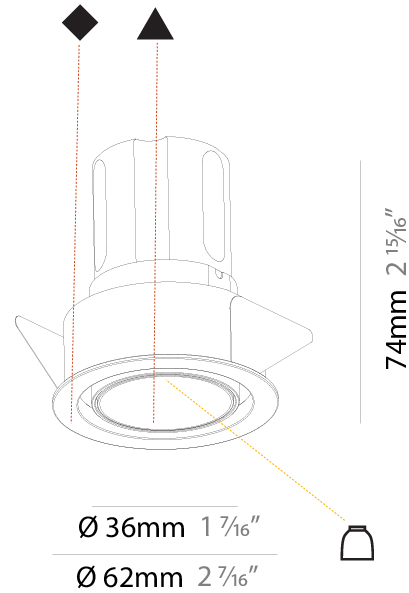

PROJECT	_____
TYPE	_____
SPECIFIER	_____
QUANTITY	_____
DATE	_____

INVADER ADJUSTABLE RECESSED

A37962- : A37962-25-19-33

base number

1. To build a product code in our configurator select the specify button on the base model # product page
2. To build a manual product code on this datasheet choose from the options listed below in blue font and add the suffix to the base model #

GENERAL

Series: Invader Standard
Subseries: Invader Adjustable
Partner: Prolicht
Division: Architectural
Installation: Recessed
Product Type: Downlight
Mounting Location: Ceiling
Light Distribution: Adjustable / Downlight

PHYSICAL

Shape: Round
Diameter (mm): 62
Diameter (in): 2 7/16
Height (mm): 74
Height (in): 2 15/16
Min. Recessing Depth (mm): 150
Min. Recessing Depth (in): 5 7/8
Weight (kg): .138
Weight (lbs): .304

ELECTRICAL

Lamp Type: LED (Zhaga Standard)
Max. Wattage Per Lamp (W): 6.5W
Dimming: Tri-Mode (Non-Dimming and Phase Dimming (120Vac only) and 0-10V Dimming)
Driver Included: No
Driver Location: Remote
Driver Type: Constant Current - 120 / 277Vac
Constant Current (MA): 250mA

LED

Number of LEDs: 1
Color Temperature (°K): 3000
Max. Delivered Lumen (lm): 633
CRI: >90 CRI
Lamp Life (hrs): 50000

OPTICAL

Reflector°: 33
Adjustability: Rotational 180°; Tilt 30°

RATINGS AND CERTIFICATIONS

Certified By: Certified for North American Standards
IP rating: IP20