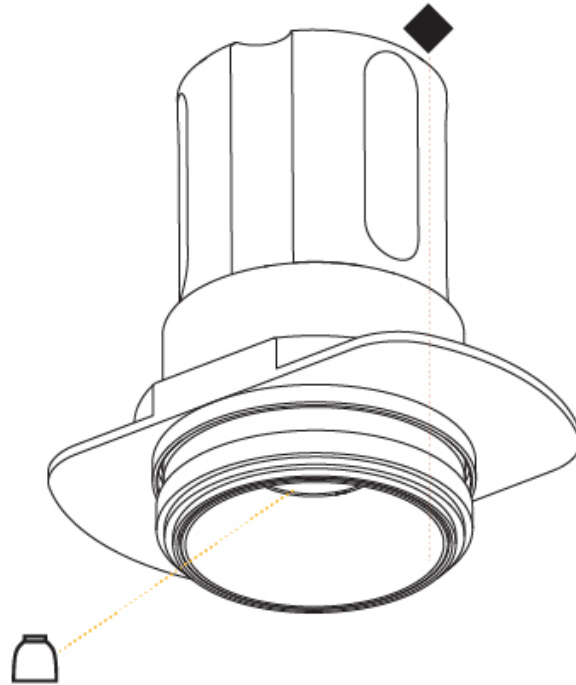

INVADER STANDARD TRIMLESS

A37912-

PROJECT

TYPE

SPECIFIER

QUANTITY

DATE