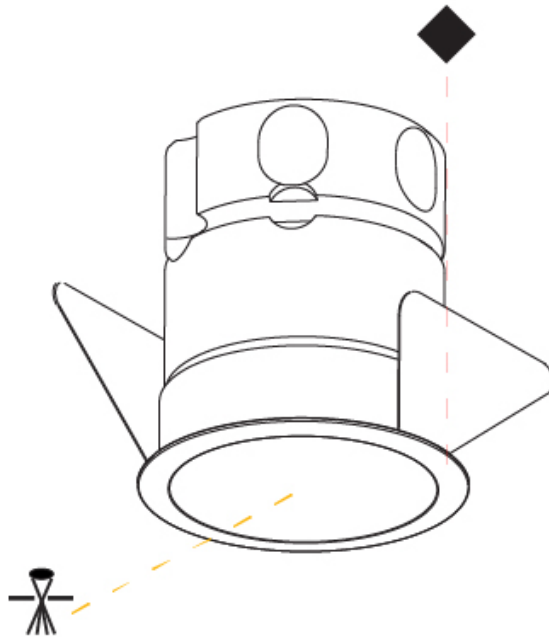

INVADER STANDARD RECESSED

A37952-

PROJECT

TYPE

SPECIFIER

QUANTITY

DATE

A