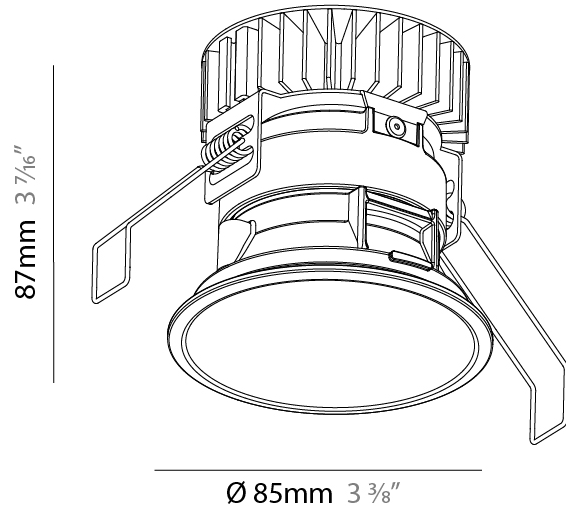

GENERAL

Series: Invader Standard
Partner: Prolicht
Division: Architectural
Installation: Recessed
Product Type: Downlight
Mounting Location: Ceiling
Light Distribution: Downlight

PHYSICAL

Aperture Sizes - Downlights: 3"
Shape: Round
Diameter (mm): 85
Diameter (in): 3 3/8
Height (mm): 87
Height (in): 3 7/16
Ceiling Thickness (mm): 10 / 12.5 / 15
Ceiling Thickness (in): 3/8 or 1/2 or 9/16
Min. Recessing Depth (mm): 90
Weight (kg): 0.233
Weight (lbs): 0.51
Fixture Material: Aluminum Die Cast
Cut-out Measurements: Dia: 80mm 3 1/8"

ELECTRICAL

Lamp Type: LED (Zhaga Standard)
Input Wattage (W): 9.9
Total Output Wattage (W): 9
Dimming: Tri-Mode (Non-Dimming and Phase Dimming (120Vac only) and 0-10V Dimming)
Driver Included: No
Driver Location: Recessed Housing
Driver Type: Constant Current - Universal
Housing: See components
Input Voltage (V): 120 - 277
Constant Current (MA): 250

LED

Number of LEDs: 1
Color Temperature (°K): 2700 / 3000 / 3500 / 4000
Max. Delivered Lumen (lm): 650 / 680 / 715 / 730
Nominal Lumen (lm): 960 / 995 / 1046 / 1067
CRI: >90 CRI
Lamp Life (hrs): 50000

OPTICAL

Reflector°: 20 / 40 / 60

RATINGS AND CERTIFICATIONS

Certified By: Certified for North American Standards
IP rating: IP20