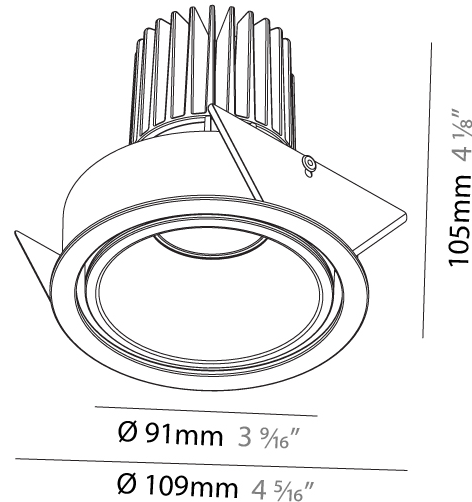

1. To build a product code in our configurator select the specify button on the base model # product page
2. To build a manual product code on this datasheet choose from the options listed below in blue font and add the suffix to the base model #

GENERAL

Series: Invader Standard
Subseries: Invader Adjustable
Partner: Prolicht
Division: Architectural
Installation: Recessed
Product Type: Downlight
Mounting Location: Ceiling
Light Distribution: Adjustable / Downlight

PHYSICAL

Aperture Sizes - Downlights: 2"
Shape: Round
Diameter (mm): 109
Diameter (in): 4 ⁵/₁₆
Height (mm): 105
Height (in): 4 ¹/₈
Min. Recessing Depth (mm): 120
Min. Recessing Depth (in): 4 ³/₄
Weight (kg): 0.421
Weight (lbs): 0.93
Fixture Finish: [SSR / BKV / CWI / CRY / HAB / UFT / ITA / RUA / FTG / MYG / LOD / PUS / FRO / FUP / KIA / POP / BLS / SPG / MEY / GOH / CHC / COM / ABZ / JAG / OBR / MOS / ROR](#)
Fixture Material: Aluminum
Cut-out Measurements: 104mm / 4 1/8"

ELECTRICAL

Lamp Type: LED
Input Wattage (W): 16.5
Total Output Wattage (W): 15
Dimming: Dali Dimming
Driver Included: No
Driver Location: Recessed Housing
Input Voltage (V): 120
Constant Current (MA): 350

LED

Number of LEDs: 1
Max. Delivered Lumen (lm): 760
Nominal Lumen (lm): 1140
CRI: >90 CRI
Lamp Life (hrs): 50000

OPTICAL

Reflector: [20 / 40 / 60](#)
Adjustability: Rotational 180°; Tilt 30°

RATINGS AND CERTIFICATIONS

Certified By: CSA Certified to UL and CSA Standards
IP rating: IP20