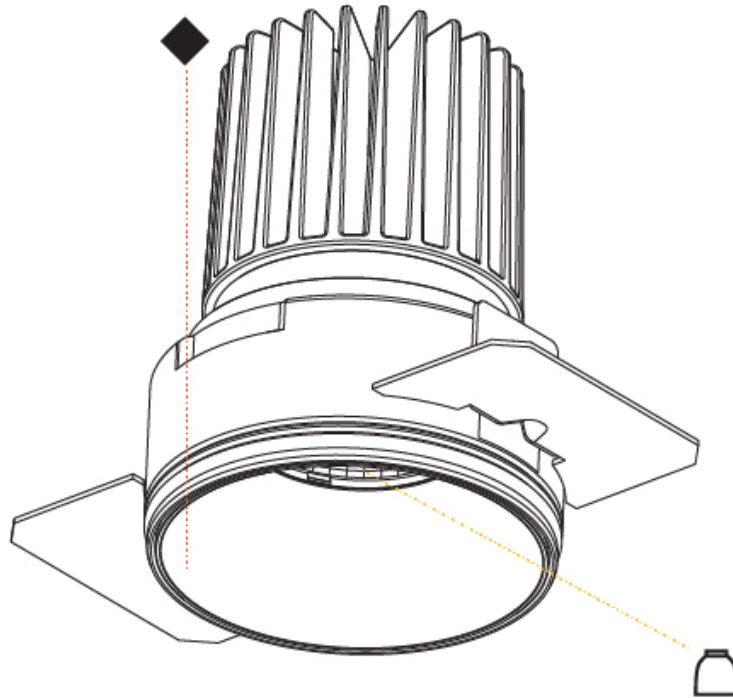

INVADER STANDARD TRIMLESS

A35576-

PROJECT	_____
TYPE	_____
SPECIFIER	_____
QUANTITY	_____
DATE	_____