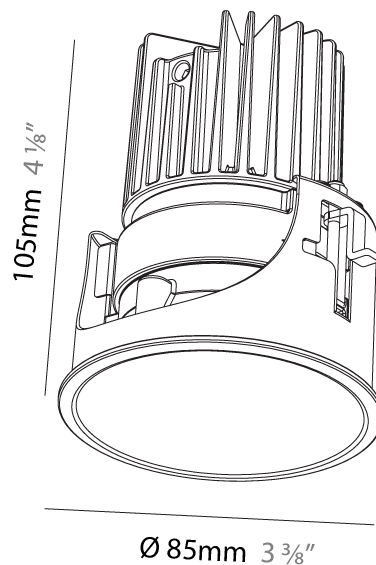

PHYSICAL

Aperture Sizes - Downlights: 3"
Shape: Round
Diameter (mm): 85
Diameter (in): 3 3/8"
Height (mm): 105
Height (in): 4 1/8"
Ceiling Thickness (mm): 5 - 30
Ceiling Thickness (in): 3/16 - 1 3/16
Min. Recessing Depth (mm): 110
Min. Recessing Depth (in): 4 5/16"
Weight (kg): 0.322
Weight (lbs): 0.71
Installation Requirement: Non-insulated Ceiling only
Fixture Finish: SSR / BKV / CWI / CRY / HAB / UFT / ITA / RUA / FTG / MYG / LOD / PUS / FRO / FUP / KIA / POP / BLS / SPG / MEY / GOH / CHC / COM / ABZ / JAG / OBR / MOS / ROR
Fixture Material: Aluminum Die Cast
Cut-out Measurements: D = 80mm / 3 1/8"

ELECTRICAL

Lamp Type: LED (Zhaga Standard)
Input Wattage (W): 14.3
Total Output Wattage (W): 13
Dimming: Tri-Mode (Non-Dimming and Phase Dimming (120Vac only) and 0-10V Dimming)
Driver Included: No
Driver Location: Recessed Housing
Driver Type: Constant current - Universal
Driver Class: Class 2
Housing: See components
Input Voltage (V): 120 - 277
Constant Current (MA): 350

LED

Number of LEDs: 1
Color Temperature (°K): 2700 / 3000 / 3500 / 4000
Max. Delivered Lumen (lm): 880 / 920 / 960 / 990
Nominal Lumen (lm): 1304 / 1352 / 1421 / 1450
CRI: >90 CRI
Lamp Life (hrs): 50000

OPTICAL

Reflector°: 20 / 42 / 60
Adjustability: Fixed

RATINGS AND CERTIFICATIONS

Certified By: Certified for North American Standards
IP rating: IP65