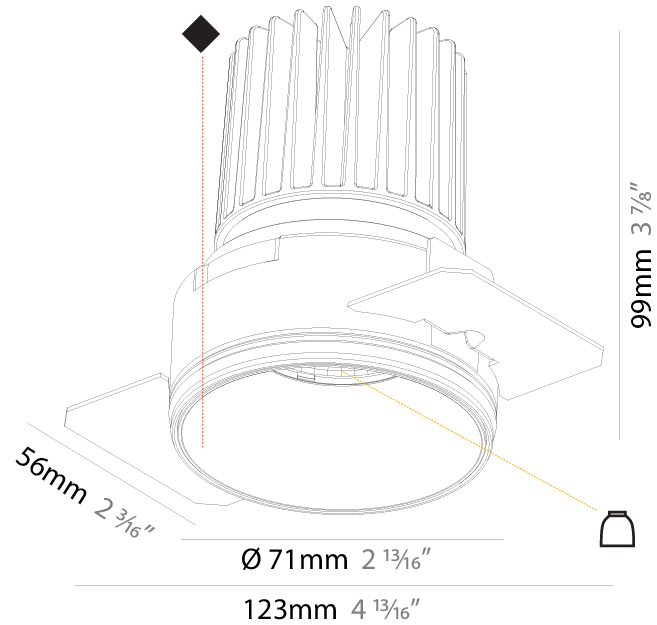

ELECTRICAL

Lamp Type: LED (Zhaga Standard)
Input Wattage (W): 13.3
Total Output Wattage (W): 12
Dimming: Tri-Mode (Non-Dimming and Phase Dimming (120Vac only) and 0-10V Dimming)
Driver Included: No
Driver Location: Recessed Housing
Driver Type: Constant Current - Universal
Driver Class: Class 2
Housing: See components
Input Voltage (V): 120 - 277
Constant Current (MA): 350

LED

Number of LEDs: 1
Color Temperature (°K): 2700 / 3000 / 3500 / 4000
Max. Delivered Lumen (lm): 890 / 920 / 970 / 990
Nominal Lumen (lm): 1304 / 1352 / 1421 / 1450
CRI: >90 CRI
Lamp Life (hrs): 50000
Upon Request: RGB-W Tunable White Special Color Temperature

OPTICAL

Reflector°: 20 / 42 / 60
Adjustability: Fixed
Upon Request: Special Beam Angles

RATINGS AND CERTIFICATIONS

Certified By: Certified for North American Standards

JP rating: IP20
Zaneen Group Inc. © 2026, T 1800-388-3382, F 416-247-9319, www.zaneen.com