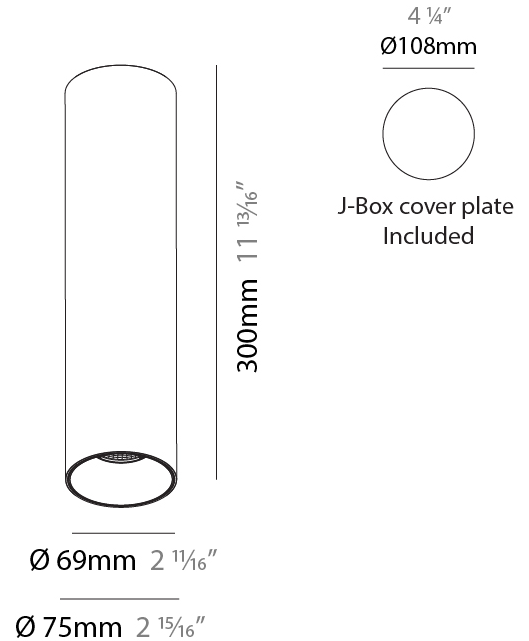

INVADER ON ROUND SURFACE

A3C142-

base number	Finishes (Diamond)	Finishes (Triangle)	Reflector Options

1. To build a product code in our configurator select the specify button on the base model # product page
2. To build a manual product code on this datasheet choose from the options listed below in blue font and add the suffix to the base model #

GENERAL

Series: Invader Standard
Subseries: Invader On Round
Partner: Prolicht
Division: Architectural
Installation: Surface
Product Type: Ceiling Surface
Mounting Location: Ceiling
Light Distribution: Downlight

PHYSICAL

Aperture Sizes - Downlights: 2"
Shape: Cylinder
Diameter (mm): 75
Diameter (in): 2 15/16
Height (mm): 300
Height (in): 11 13/16
Weight (kg): 1.033
Weight (lbs): 2.27
Fixture Finish: SSR / BKV / CWI / CRY / HAB / UFT / ITA / RUA / FTG / MYG / LOD / PUS / FRO / FUP / KIA / POP / BLS / SPG / MEY / GOH / CHC / COM / ABZ / JAG / OBR / MOS / ROR
Fixture Material: Aluminum

ELECTRICAL

Lamp Type: LED (Zhaga Standard)
Input Wattage (W): 16.5
Total Output Wattage (W): 15
Dimming: Dali Dimming
Driver Included: Yes
Driver Location: Remote
Driver Type: Constant Current - 120Vac
Input Voltage (V): 120
Constant Current (MA): 350

LED

Number of LEDs: 1
Color Temperature (°K): Warm Dim
Max. Delivered Lumen (lm): 760
CRI: >90 CRI
Lamp Life (hrs): 50000

OPTICAL

Reflector: 20 / 40 / 60

RATINGS AND CERTIFICATIONS

Certified By: Certified for North American Standards
IP rating: IP20