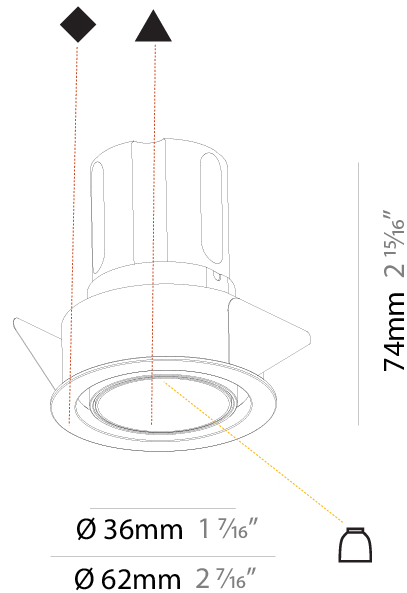

GENERAL

Series: Invader Standard
Subseries: Invader Adjustable
Partner: Prolicht
Division: Architectural
Installation: Recessed
Product Type: Downlight
Mounting Location: Ceiling
Light Distribution: Adjustable

PHYSICAL

Aperture Sizes - Downlights: 1"
Shape: Round
Diameter (mm): 62
Diameter (in): 2 7/16
Height (mm): 74
Height (in): 2 15/16
Min. Recessing Depth (mm): 150
Min. Recessing Depth (in): 5 7/8
Weight (kg): 0.138
Weight (lbs): 0.304
Fixture Finish: SSR / BKV / CWI / CRY / HAB / UFT / ITA / RUA / FTG / MYG / LOD / PUS / FRO / FUP / KIA / POP / BLS / SPG / MEY / GOH / CHC / COM / ABZ / JAG / OBR / MOS / ROR
Fixture Material: Aluminum
Cut-out Measurements: 57mm / 2 1/4"

ELECTRICAL

Lamp Type: LED (Zhaga Standard)
Input Wattage (W): 6.8
Total Output Wattage (W): 6.2
Dimming: Tri-Mode (Non-Dimming and Phase Dimming (120Vac only) and 0-10V Dimming)
Driver Included: No
Driver Location: Remote
Driver Type: Constant Current - 120 / 277Vac
Input Voltage (V): 120 - 277
Constant Current (MA): 250

LED

Number of LEDs: 1
Color Temperature (°K): 2700 / 3000 / 3500 / 4000
Max. Delivered Lumen (lm): 605 / 633 / 660 / 669
CRI: >90 CRI
Lamp Life (hrs): 50000

OPTICAL

Reflector°: 40 / 50
Adjustability: Rotational 180°; Tilt 30°

RATINGS AND CERTIFICATIONS

Certified By: Certified for North American Standards
IP rating: IP20

150mm 5 7/8"
57mm 2 1/4"
10 - 15mm 3/8" - 9/16"
180°
± 15°

A